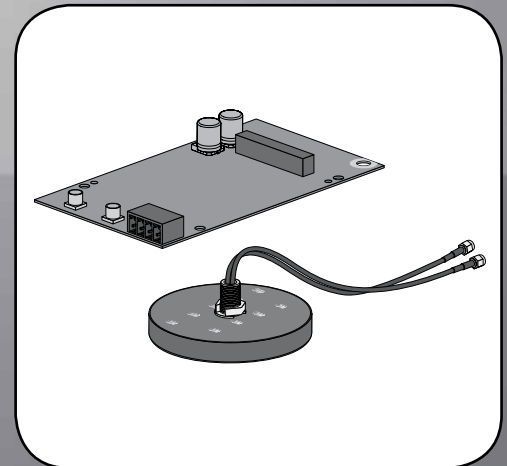

SMA CELLULAR LTE MODEM KIT

CELLMODKIT-US-10

Reliable cell signal strength

- High-speed 4G LTE modem provides the most comprehensive coverage
- Compatible with multiple major cellular carriers
- Configurable as primary or fallback communications method

Perfect alignment

- Designed for integration with Power+ Solution
- Mounts within Sunny Boy inverter for environmental protection
- Wirelessly transmits data to Sunny Portal

Plug-and-play installation

- Rapid, 'snap-in' installation
- Quick and easy setup
- 5 year prepaid data plan included

SMA CELLULAR LTE MODEM KIT

Simple and effective data transmission

The SMA Cellular LTE Modem Kit allows for direct data transmission between the Sunny Boy inverter to the cloud based Sunny Portal via a cellular network as an alternative to data transmission via Ethernet or WLAN. The SMA Cellular LTE Modem Kit transmits solar production data up to four times per day to Sunny Portal. The SMA Cellular LTE Modem Kit includes a 5 year prepaid data plan, which can be extended upon request.*