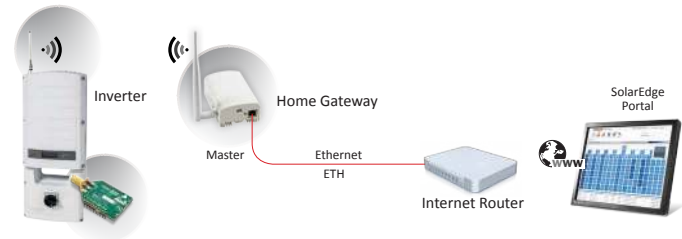

# SolarEdge Wireless Communication ZigBee Kit North America

SE1000-ZBGW-K5-NA / SE1000-ZB05-SLV / SE1000-ZBRPT05-NA

COMMUNICATION

## Simple Wireless Connectivity

- Connects SolarEdge inverters wirelessly to an Internet router
- ZigBee unit installed within the inverter enclosure for outdoor resilience
- Antenna external to inverter for wider range
- Communication to Internet via Ethernet
- The home gateway supports up to 15 SolarEdge devices (e.g. inverters) on the wireless network

# SolarEdge Wireless Communication ZigBee Kit North America

SE1000-ZBGW-K5-NA / SE1000-ZB05-SLV / SE1000-ZBRPT05-NA

FUNCTIONAL		UNIT
Number of devices that can be monitored	1-15	
RF PERFORMANCE		
Transmit power	22.8	dBm
Receiver Sensitivity	-102	dBm
EIRP with antenna	27.8	dBm
Maximum Emitted Power	≤ 30	dBm
Antenna gain	5	dBi
Operating Frequency Range	2.4-2.5	GHz
Outdoor (LOS) range	400 / 1300	m / ft
Indoor range <sup>(1)</sup>	50 / 160	m / ft
HOME GATEWAY / REPEATER		
Antenna	Included	
Power supply	Included, 100-240VAC	
Operating temperature	-20 to +60 / -4 to +140	°C / °F
Relative humidity (non condensing)	0 - 80	%
Ingress protection	IP20 (Indoor)	
ZIGBEE SLAVE KIT		
Antenna, mounting bracket and RF cable	Included	
Dimensions (H x W x D)	22.0 x 32.9 x 4.1 / 0.9 x 1.3 x 0.2	mm / in
Ingress protection	IP65 (IP20 / indoor rated when installed inside Control and Communication Gateway or Firefighter Gateway)	
CERTIFICATION		
Safety	IEC60950, UL60950	
EMC Approvals	FCC(USA), IC(Canada)	

<sup>(1)</sup> Approximate values, may differ depending on specific installation conditions

**Scenario A: Basic Kit**  
 Part Number: SE1000-ZBGW-K5-NA  
 - 1 x SolarEdge home gateway  
 - 1 x ZigBee slave kit  
 for single SolarEdge device