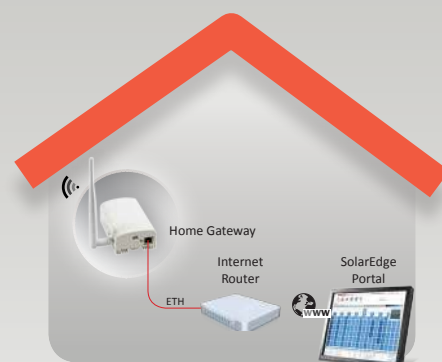

# SolarEdge Wireless Communication ZigBee Kit North America

SE1000-ZBGW-K5-NA / SE1000-ZB05-SLV / SE1000-ZBRPT05-NA

COMMUNICATION

## Simple Wireless Connectivity

- Connects SolarEdge inverters wirelessly to an Internet router
- ZigBee unit installed within the inverter enclosure for outdoor resilience
- Antenna external to inverter for wider range
- Communication to Internet via Ethernet
- The home gateway supports up to 15 SolarEdge devices (e.g. inverters) on the wireless network

# SolarEdge Wireless Communication ZigBee Kit North America

SE1000-ZBGW-K5-NA / SE1000-ZB05-SLV / SE1000-ZBRPT05-NA

FUNCTIONAL		UNIT
Number of devices that can be monitored	1-15	
RF PERFORMANCE		
Transmit power	22.8	dBm
Receiver Sensitivity	-102	dBm
EIRP with antenna	27.8	dBm
Maximum Emitted Power	≤ 30	dBm
Antenna gain	5	dBi
Operating Frequency Range	2.4-2.5	GHz
Outdoor (LOS) range	400 / 1300	m / ft
Indoor range <sup>(1)</sup>	50 / 160	m / ft
HOME GATEWAY / REPEATER		
Antenna	Included	
Power supply	Included, 100-240VAC	
Operating temperature	-20 to +60 / -4 to +140	°C / °F
Relative humidity (non condensing)	0 - 80	%
Ingress protection	IP20 (Indoor)	
ZIGBEE SLAVE KIT		
Antenna, mounting bracket and RF cable	Included	
Dimensions (H x W x D)	22.0 x 32.9 x 4.1 / 0.9 x 1.3 x 0.2	mm / in
Ingress protection	IP65 (IP20 / indoor rated when installed inside Control and Communication Gateway or Firefighter Gateway)	
CERTIFICATION		
Safety	IEC60950, UL60950	
EMC Approvals	FCC(USA), IC(Canada)	

<sup>(1)</sup> Approximate values, may differ depending on specific installation conditions

**Scenario A: Basic Kit**  
 Part Number: SE1000-ZBGW-K5-NA  
 - 1 x SolarEdge home gateway  
 - 1 x ZigBee slave kit  
 for single SolarEdge device