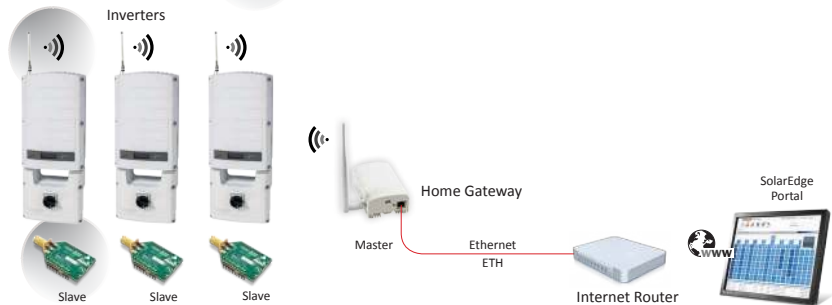

## Simple Wireless Connectivity

- Connects SolarEdge inverters wirelessly to an Internet router
- ZigBee unit installed within the inverter enclosure for outdoor resilience
- Antenna external to inverter for wider range
- Communication to Internet via Ethernet
- The home gateway supports up to 15 SolarEdge devices (e.g. inverters) on the wireless network

# SolarEdge Wireless Communication ZigBee Kit North America

SE1000-ZBGW-K5-NA / SE1000-ZB05-SLV / SE1000-ZBRPT05-NA

FUNCTIONAL		UNIT
Number of devices that can be monitored	1-15	
RF PERFORMANCE		
Transmit power	22.8	dBm
Receiver Sensitivity	-102	dBm
EIRP with antenna	27.8	dBm
Maximum Emitted Power	≤ 30	dBm
Antenna gain	5	dBi
Operating Frequency Range	2.4-2.5	GHz
Outdoor (LOS) range	400 / 1300	m / ft
Indoor range <sup>(1)</sup>	50 / 160	m / ft
HOME GATEWAY / REPEATER		
Antenna	Included	
Power supply	Included, 100-240VAC	
Operating temperature	-20 to +60 / -4 to +140	°C / °F
Relative humidity (non condensing)	0 - 80	%
Ingress protection	IP20 (Indoor)	
ZIGBEE SLAVE KIT		
Antenna, mounting bracket and RF cable	Included	
Dimensions (H x W x D)	22.0 x 32.9 x 4.1 / 0.9 x 1.3 x 0.2	mm / in
Ingress protection	IP65 (IP20 / indoor rated when installed inside Control and Communication Gateway or Firefighter Gateway)	
CERTIFICATION		
Safety	IEC60950, UL60950	
EMC Approvals	FCC(USA), IC(Canada)	

<sup>(1)</sup> Approximate values, may differ depending on specific installation conditions

**Scenario A: Basic Kit**  
 Part Number: SE1000-ZBGW-K5-NA  
 - 1 x SolarEdge home gateway  
 - 1 x ZigBee slave kit  
 for single SolarEdge device

**Scenario B: Adding additional slave units**  
 Part Number: SE1000-ZB05-SLV  
 - 1x ZigBee slave kit  
 for connecting multiple devices to the same home gateway

**Scenario C: Extending range using a repeater**  
 Part Number: SE1000-ZBRPT05-NA  
 - 1 x SolarEdge ZigBee Repeater  
 for extending the ZigBee range