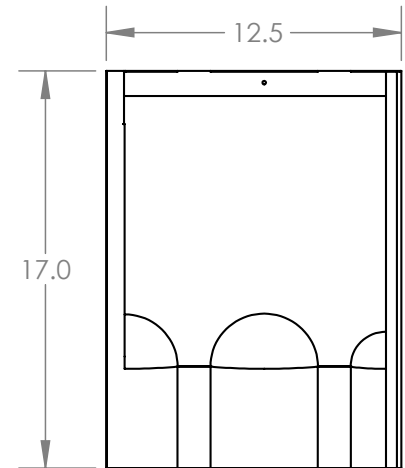

8) Flashing, Tile Replacement, W Tan

	Property	Value
Items 7,8, & 9	Material	Aluminum
	Finish	Tan