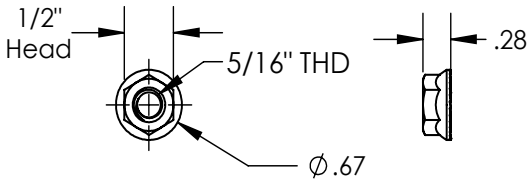

Tile Replacement Base and Hardware KOB-1L02-B1

ITEM NO.	DESCRIPTION	QTY IN KIT
1	NUT, FLANGE 5/16-18 SST	1
2	WASHER, BONDED	2
3	OPEN SLOT L-1X5, BLACK	1
4	LAG SCREW, 5/16X4	1
5	ASSY, PEDESTAL 1	1
6	FLASHING, TILE REPLACEMENT, S TAN	1
7	FLASHING, TILE REPLACEMENT, FLAT TAN	1
8	FLASHING, TILE REPLACEMENT, W TAN	1

1) Nut, Flange 5/16-18 SST

2) Washer, Bonded

3) Lag Screw, 5/16 x 4

Items 1, 2, & 3	Property		Value
	Material	300 Series Stainless Steel	
	Finish	Clear	

4) Open Slot L-1x5, Black

Property	Value
Material	Aluminum
Finish	Black

5) Assy, Pedestal 1

Item	Description	Material	Finish
A	Screw, Set 5/16-18 x 1.5 SS	300 Series Stainless Steel	Clear
B	Simple Seal	EPDM	Black
C	Pedestal 1	Aluminum	Mill

6) Flashing, Tile Replacement, S Tan