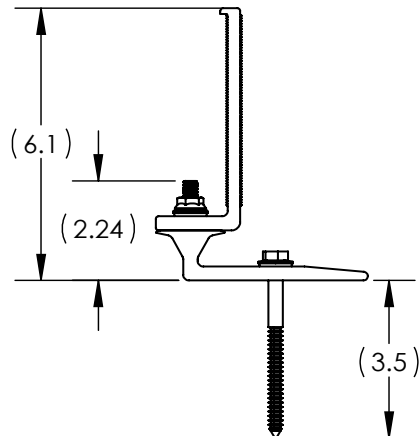

Tile Replacement Base and Hardware KOB-1L02-B1

ITEM NO.	DESCRIPTION	QTY IN KIT
1	NUT, FLANGE 5/16-18 SST	1
2	WASHER, BONDED	2
3	OPEN SLOT L-1X5, BLACK	1
4	LAG SCREW, 5/16X4	1
5	ASSY, PEDESTAL 1	1
6	FLASHING, TILE REPLACEMENT, S TAN	1
7	FLASHING, TILE REPLACEMENT, FLAT TAN	1
8	FLASHING, TILE REPLACEMENT, W TAN	1

Part Number	Description
KOB-1L02-B1	Tile Replacement Base and Hardware
KOF-S01-T1	Tile Replacement Flashing, S Tan
KOF-F01-T1	Tile Replacement Flashing, Flat Tan
KOF-W01-T1	Tile Replacement Flashing, W Tan

1) Nut, Flange 5/16-18 SST

2) Washer, Bonded

3) Lag Screw, 5/16 x 4

Items 1, 2, & 3	Property		Value
	Material	300 Series Stainless Steel	
	Finish	Clear	

4) Open Slot L-1x5, Black

Property	Value
Material	Aluminum
Finish	Black

5) Assy, Pedestal 1

Item	Description	Material	Finish
A	Screw, Set 5/16-18 x 1.5 SS	300 Series Stainless Steel	Clear
B	Simple Seal	EPDM	Black
C	Pedestal 1	Aluminum	Mill

6) Flashing, Tile Replacement, S Tan