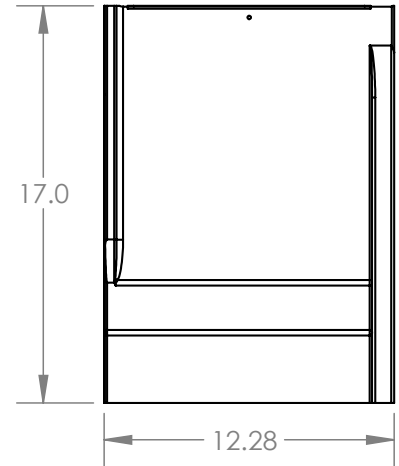

7) Flashing, Tile Replacement, Flat Tan