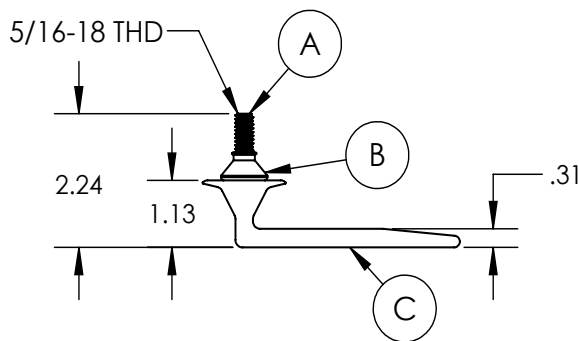

1) Nut, Flange 5/16-18 SST

2) Washer, Bonded

3) Lag Screw, 5/16 x 4

Items 1, 2, & 3	Property		Value
	Material	300 Series Stainless Steel	
	Finish	Clear	

4) Open Slot L-1x5, Black

Property	Value
Material	Aluminum
Finish	Black

5) Assy, Pedestal 1

Item	Description	Material	Finish
A	Screw, Set 5/16-18 x 1.5 SS	300 Series Stainless Steel	Clear
B	Simple Seal	EPDM	Black
C	Pedestal 1	Aluminum	Mill

6) Flashing, Tile Replacement, S Tan