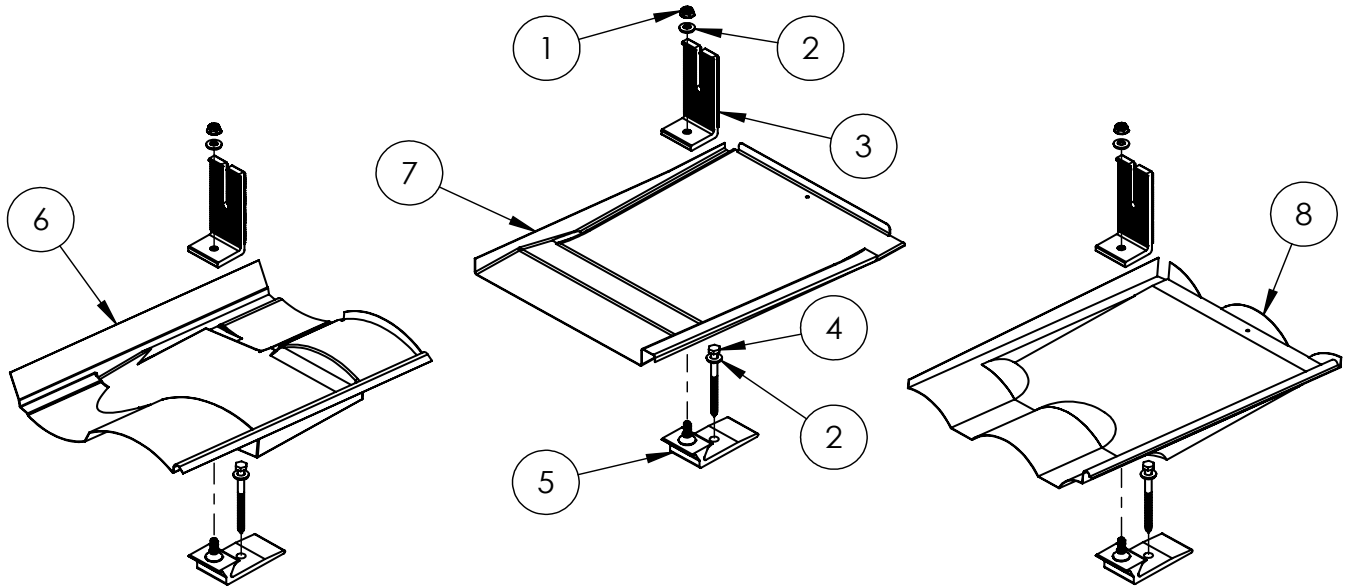

Tile Replacement Base and Hardware KOB-1L02-B1

ITEM NO.	DESCRIPTION	QTY IN KIT
1	NUT, FLANGE 5/16-18 SST	1
2	WASHER, BONDED	2
3	OPEN SLOT L-1X5, BLACK	1
4	LAG SCREW, 5/16X4	1
5	ASSY, PEDESTAL 1	1
6	FLASHING, TILE REPLACEMENT, S TAN	1
7	FLASHING, TILE REPLACEMENT, FLAT TAN	1
8	FLASHING, TILE REPLACEMENT, W TAN	1

1) Nut, Flange 5/16-18 SST

2) Washer, Bonded

3) Lag Screw, 5/16 x 4

Items 1, 2, & 3	Property		Value
	Material	300 Series Stainless Steel	
	Finish	Clear	

4) Open Slot L-1x5, Black

Property	Value
Material	Aluminum
Finish	Black