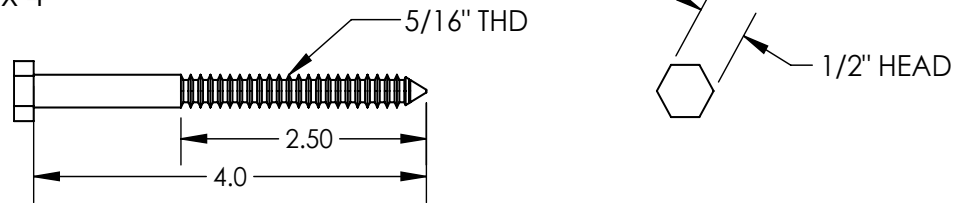

Part Number	Description
KOB-1L02-B1	Tile Replacement Base and Hardware
KOF-S01-T1	Tile Replacement Flashing, S Tan
KOF-F01-T1	Tile Replacement Flashing, Flat Tan
KOF-W01-T1	Tile Replacement Flashing, W Tan

1) Nut, Flange 5/16-18 SST

2) Washer, Bonded

3) Lag Screw, 5/16 x 4

Items 1, 2, & 3	Property		Value
	Material	300 Series Stainless Steel	
	Finish	Clear	

4) Open Slot L-1x5, Black

Property	Value
Material	Aluminum
Finish	Black

5) Assy, Pedestal 1

Item	Description	Material	Finish
A	Screw, Set 5/16-18 x 1.5 SS	300 Series Stainless Steel	Clear
B	Simple Seal	EPDM	Black
C	Pedestal 1	Aluminum	Mill

6) Flashing, Tile Replacement, S Tan