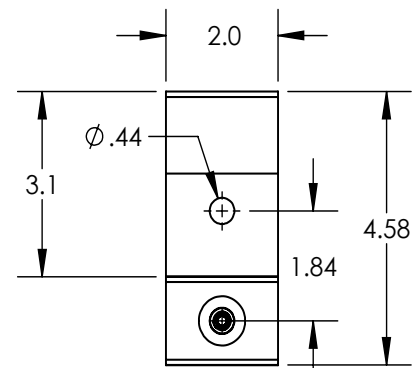

1) Nut, Flange 5/16-18 SST

2) Washer, Bonded

3) Lag Screw, 5/16 x 4

Items 1, 2, & 3	Property		Value
	Material	300 Series Stainless Steel	
	Finish	Clear	

4) Open Slot L-1x5, Black

Property	Value
Material	Aluminum
Finish	Black

5) Assy, Pedestal 1

Item	Description	Material	Finish
A	Screw, Set 5/16-18 x 1.5 SS	300 Series Stainless Steel	Clear
B	Simple Seal	EPDM	Black
C	Pedestal 1	Aluminum	Mill

6) Flashing, Tile Replacement, S Tan