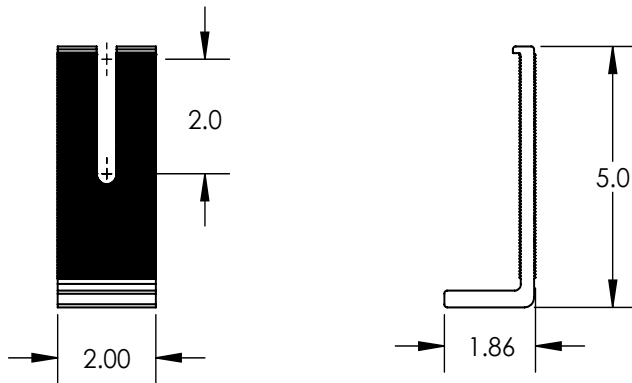

1) Nut, Flange 5/16-18 SST

2) Washer, Bonded

3) Lag Screw, 5/16 x 4

Items 1, 2, & 3	Property		Value
	Material	300 Series Stainless Steel	
	Finish	Clear	

4) Open Slot L-1x5, Black

Property	Value
Material	Aluminum
Finish	Black

5) Assy, Pedestal 1

Item	Description	Material	Finish
A	Screw, Set 5/16-18 x 1.5 SS	300 Series Stainless Steel	Clear
B	Simple Seal	EPDM	Black
C	Pedestal 1	Aluminum	Mill

6) Flashing, Tile Replacement, S Tan