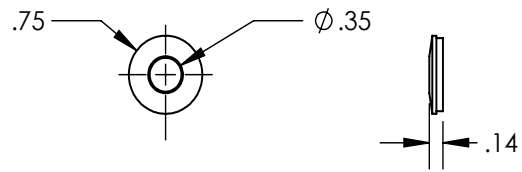

Tile Replacement Base and Hardware KOB-1L02-B1

ITEM NO.	DESCRIPTION	QTY IN KIT
1	NUT, FLANGE 5/16-18 SST	1
2	WASHER, BONDED	2
3	OPEN SLOT L-1X5, BLACK	1
4	LAG SCREW, 5/16X4	1
5	ASSY, PEDESTAL 1	1
6	FLASHING, TILE REPLACEMENT, S TAN	1
7	FLASHING, TILE REPLACEMENT, FLAT TAN	1
8	FLASHING, TILE REPLACEMENT, W TAN	1

1) Nut, Flange 5/16-18 SST

2) Washer, Bonded

3) Lag Screw, 5/16 x 4

Items 1, 2, & 3	Property		Value
	Material	300 Series Stainless Steel	
	Finish	Clear	

4) Open Slot L-1x5, Black

Property	Value
Material	Aluminum
Finish	Black

5) Assy, Pedestal 1

Item	Description	Material	Finish
A	Screw, Set 5/16-18 x 1.5 SS	300 Series Stainless Steel	Clear
B	Simple Seal	EPDM	Black
C	Pedestal 1	Aluminum	Mill

6) Flashing, Tile Replacement, S Tan