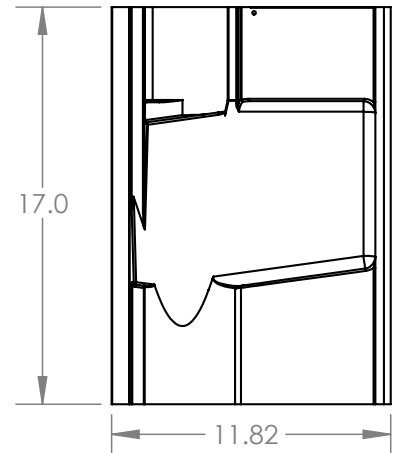

6) Flashing, Tile Replacement, S Tan